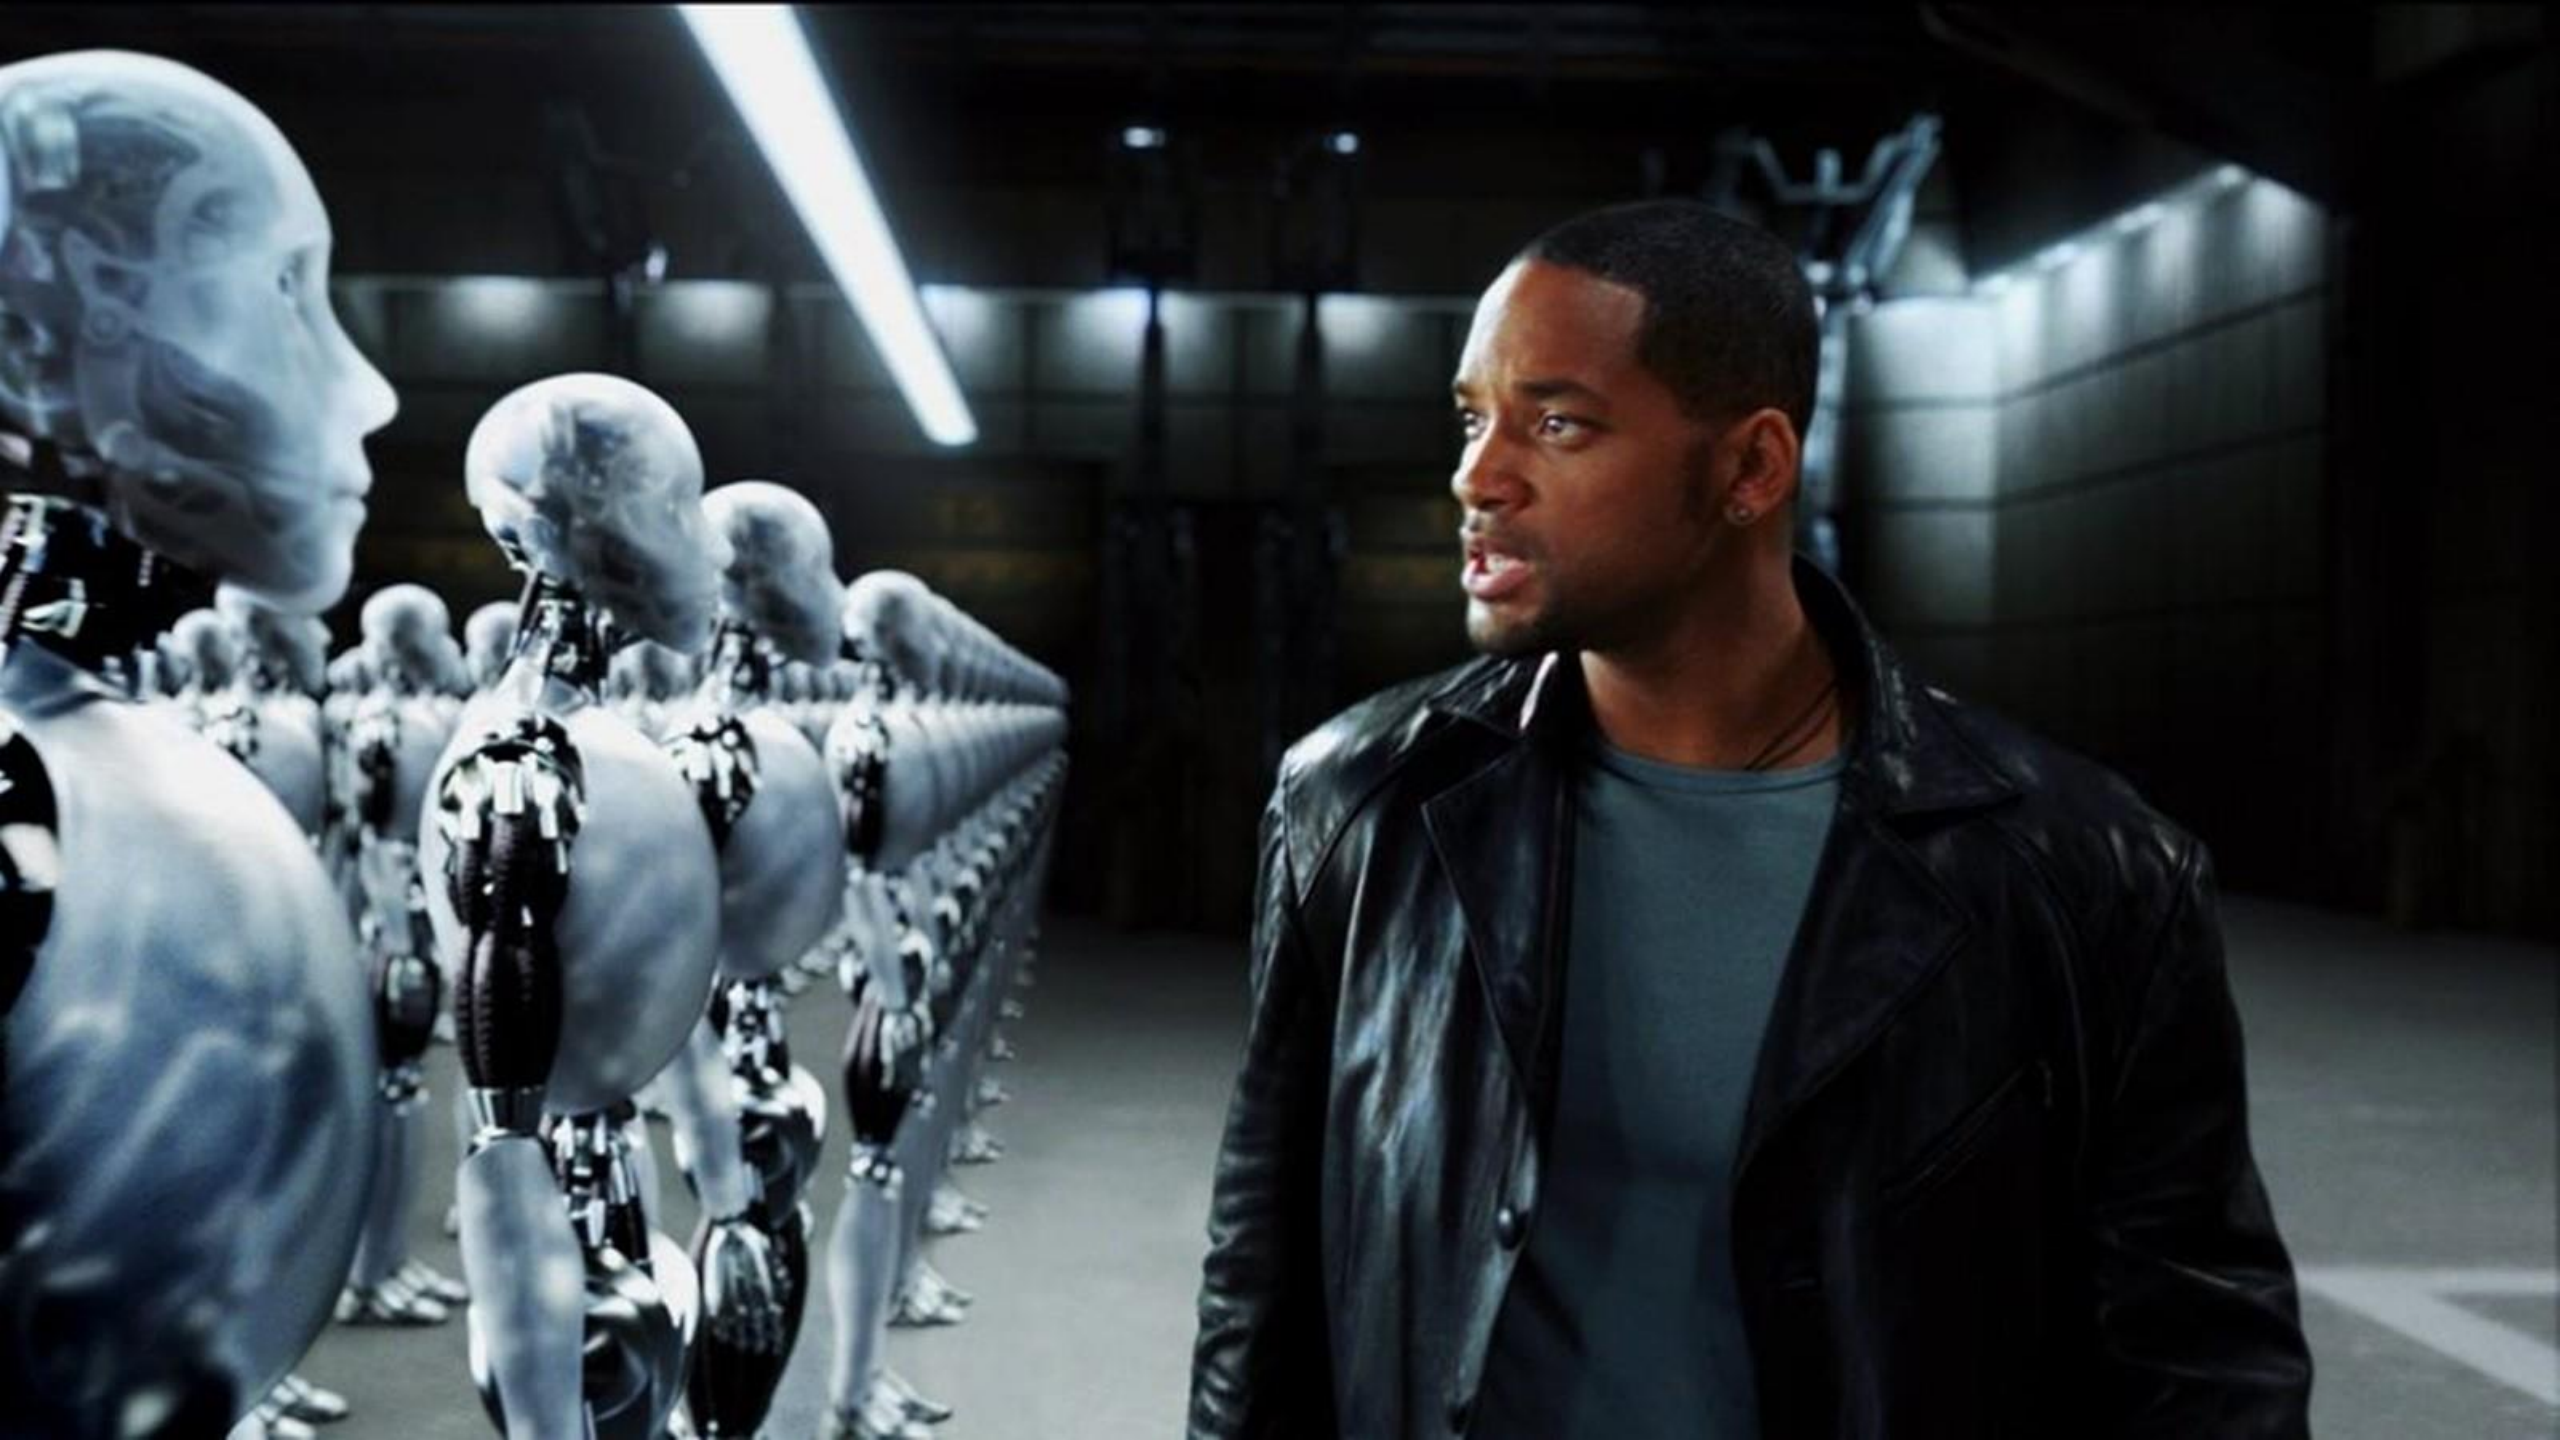

# Ética en la IA

#TransformaciónDigitalAgro

A close-up photograph of a human eye. The iris is a deep blue color, and the pupil is dilated. A bright, glowing reflection of a digital interface, featuring blue and yellow light patterns, is visible on the surface of the eye. The text "Retos de la Ética en la Inteligencia Artificial" is overlaid in white, centered on the eye.