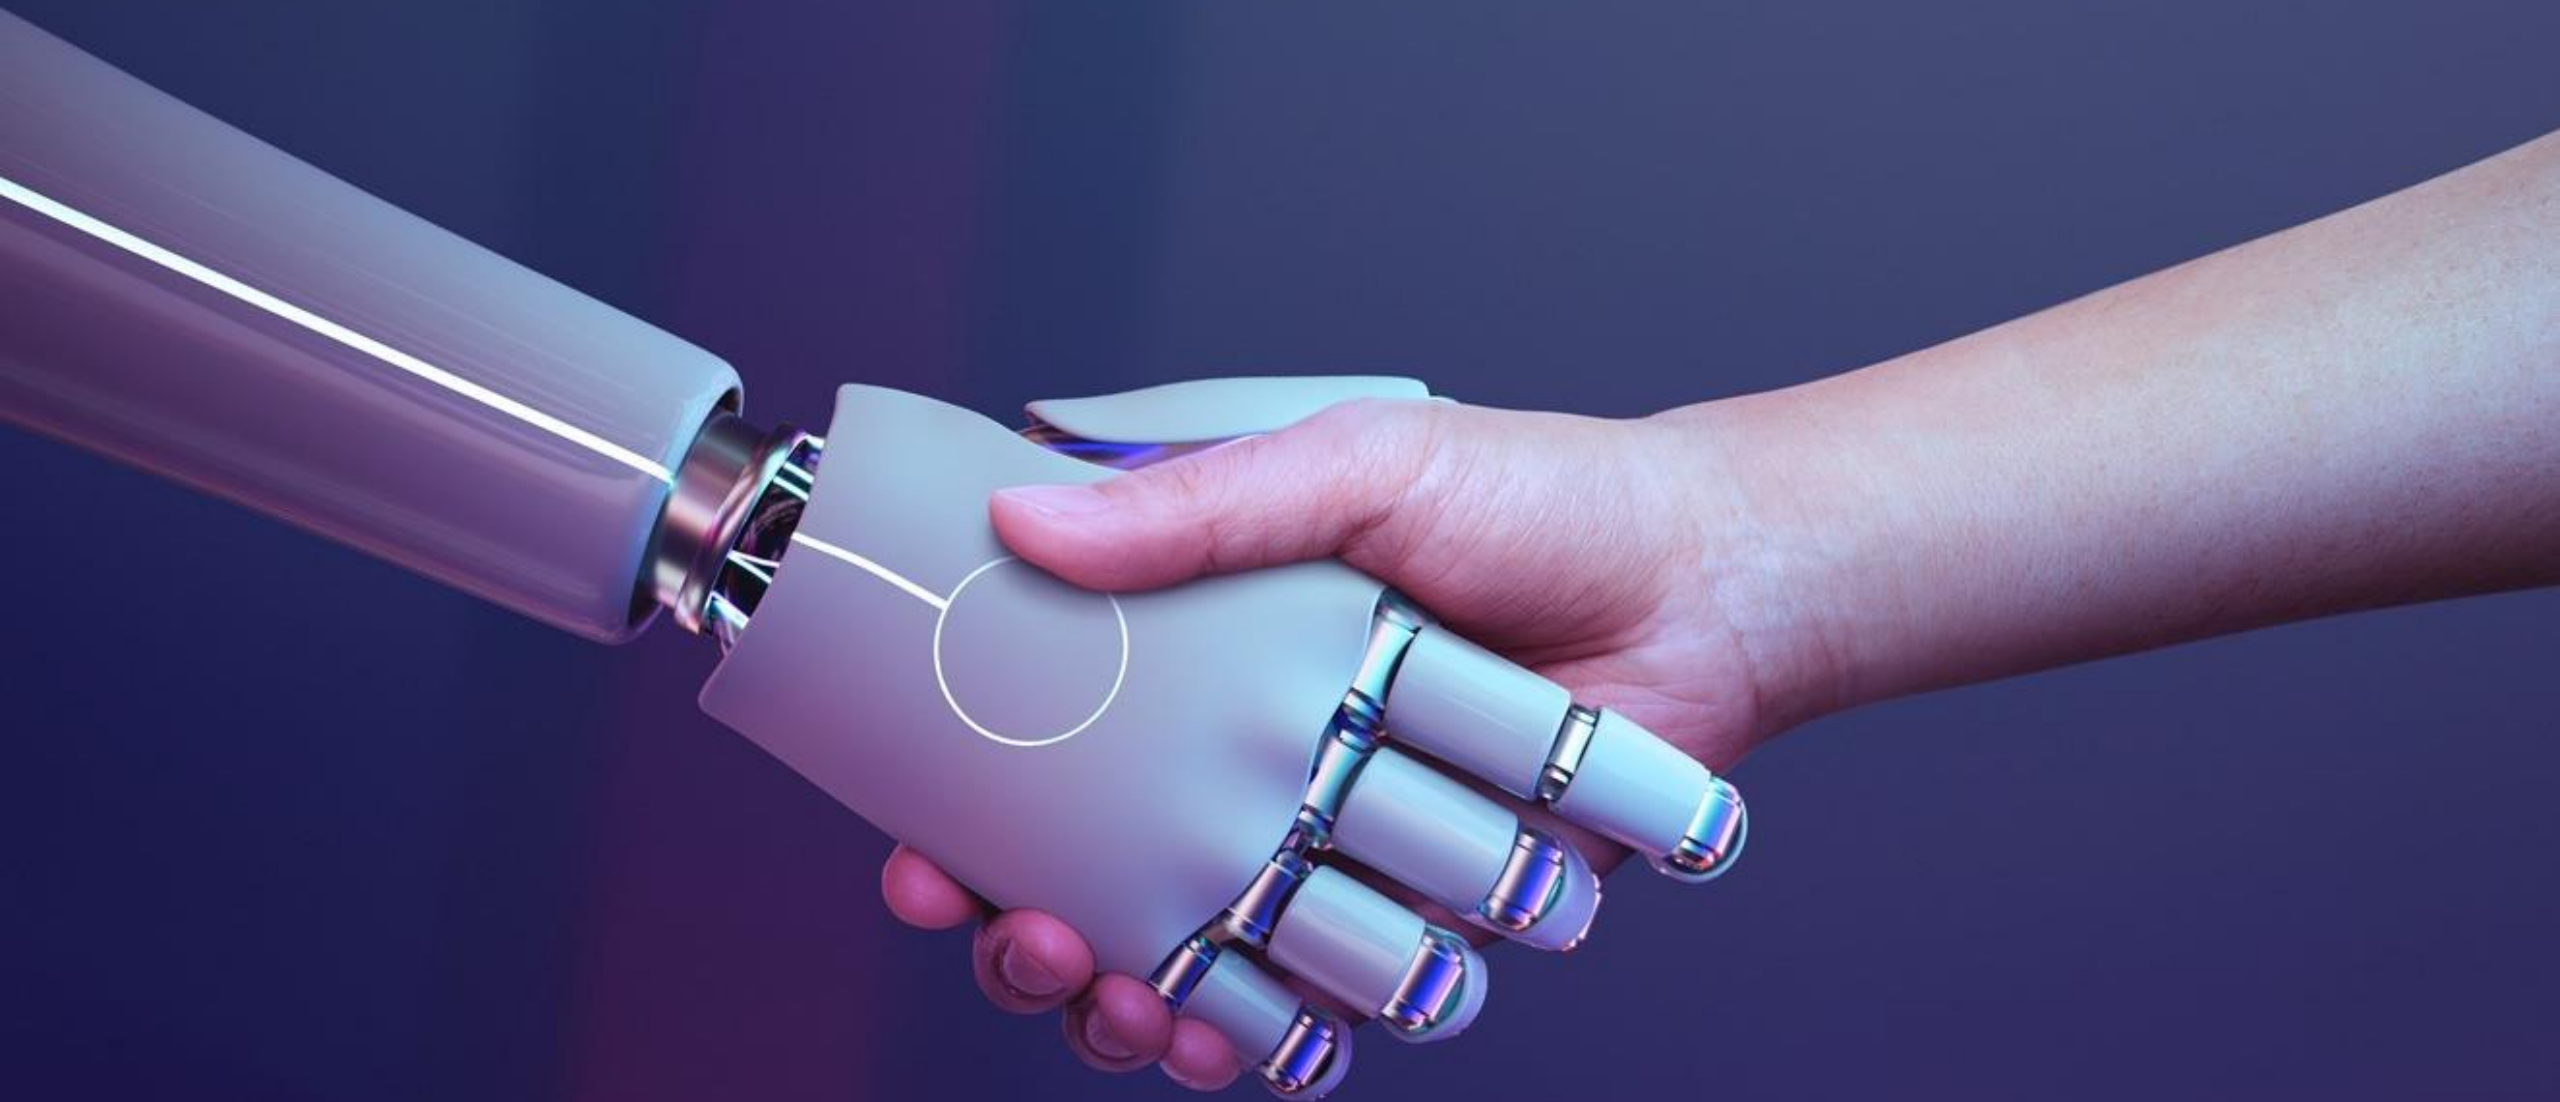

La interacción entre Humanos y máquinas

#TransformaciónDigitalAgro