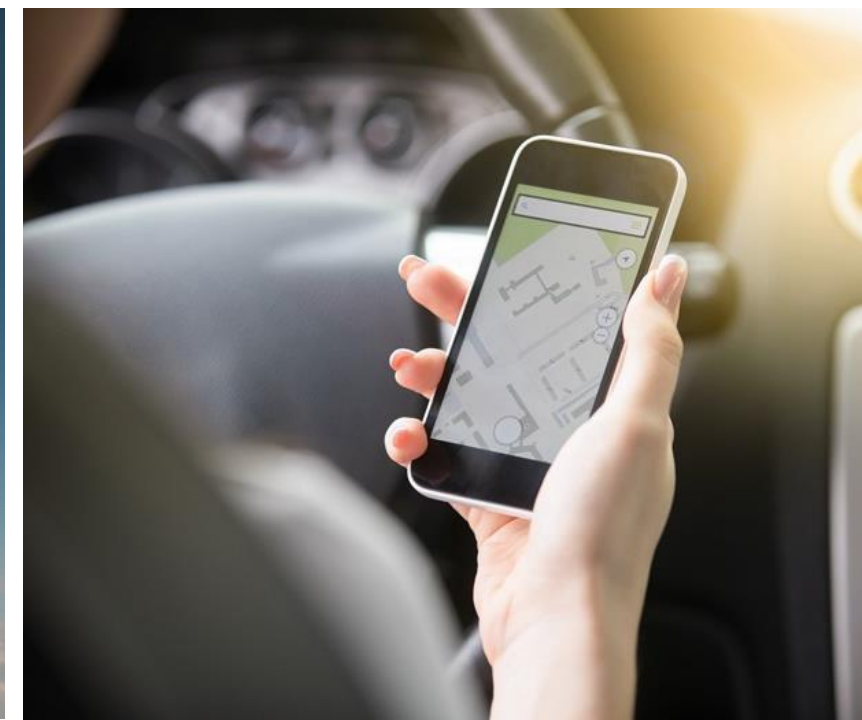

# Ética en la IA

#TransformaciónDigitalAgro

A close-up photograph of a human eye. The iris is a deep blue color, and the pupil is dilated. A bright, glowing reflection of a digital interface, featuring blue and yellow light patterns, is visible on the surface of the eye. The text "Retos de la Ética en la Inteligencia Artificial" is overlaid in white, centered on the eye.